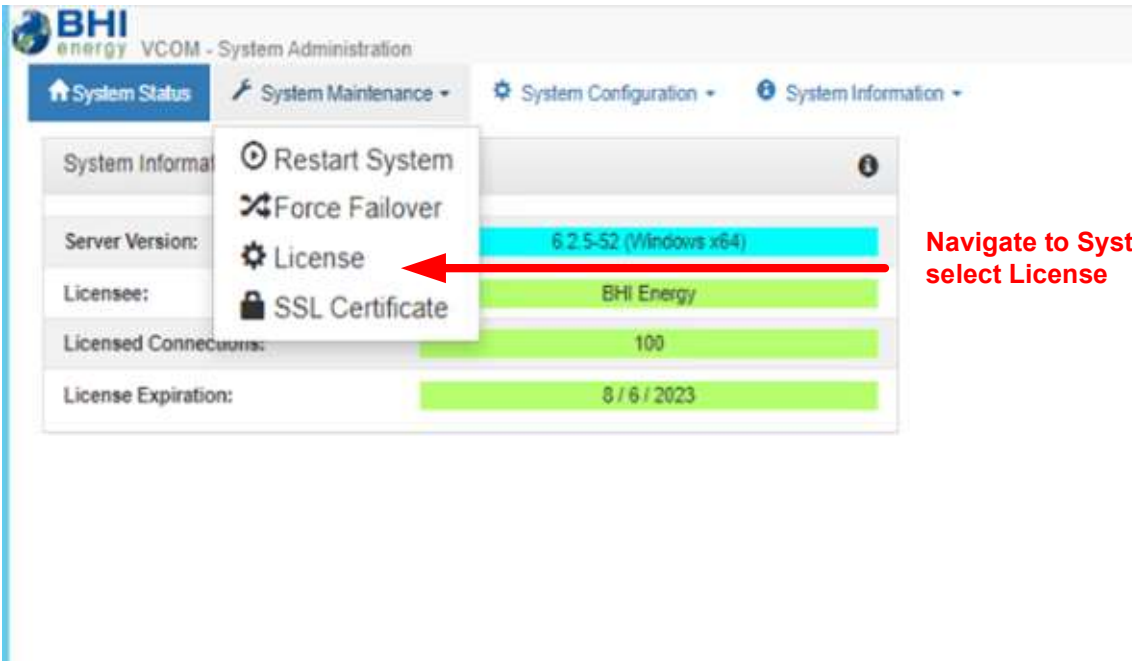

Configuration

Virtual Matrix IP Address: ← IP address of the virtual matrix

Port:

HTTPS: ON OFF

Certificate:

Intracom VCOM License Configuration

Navigate to System Maintenance and select License

VCOM System Identification Code