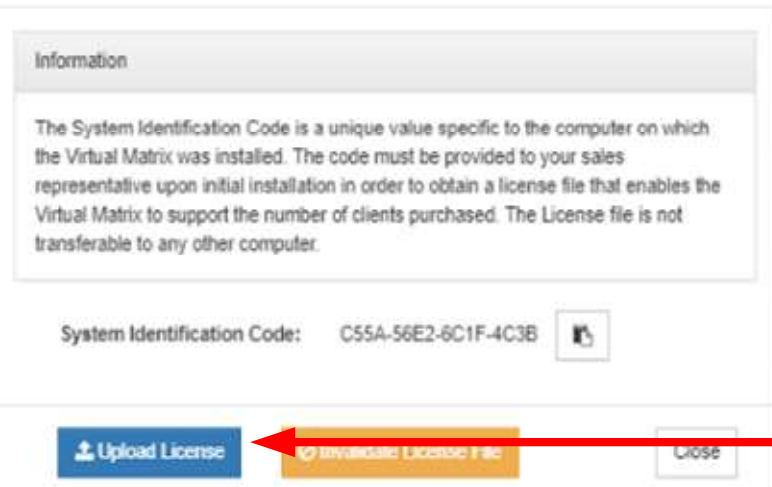

Configuration

Virtual Matrix IP Address: ← IP address of the virtual matrix

Port:

HTTPS: ON OFF

Certificate:

Intracom VCOM License Configuration

Navigate to System Maintenance and select License

VCOM System Identification Code