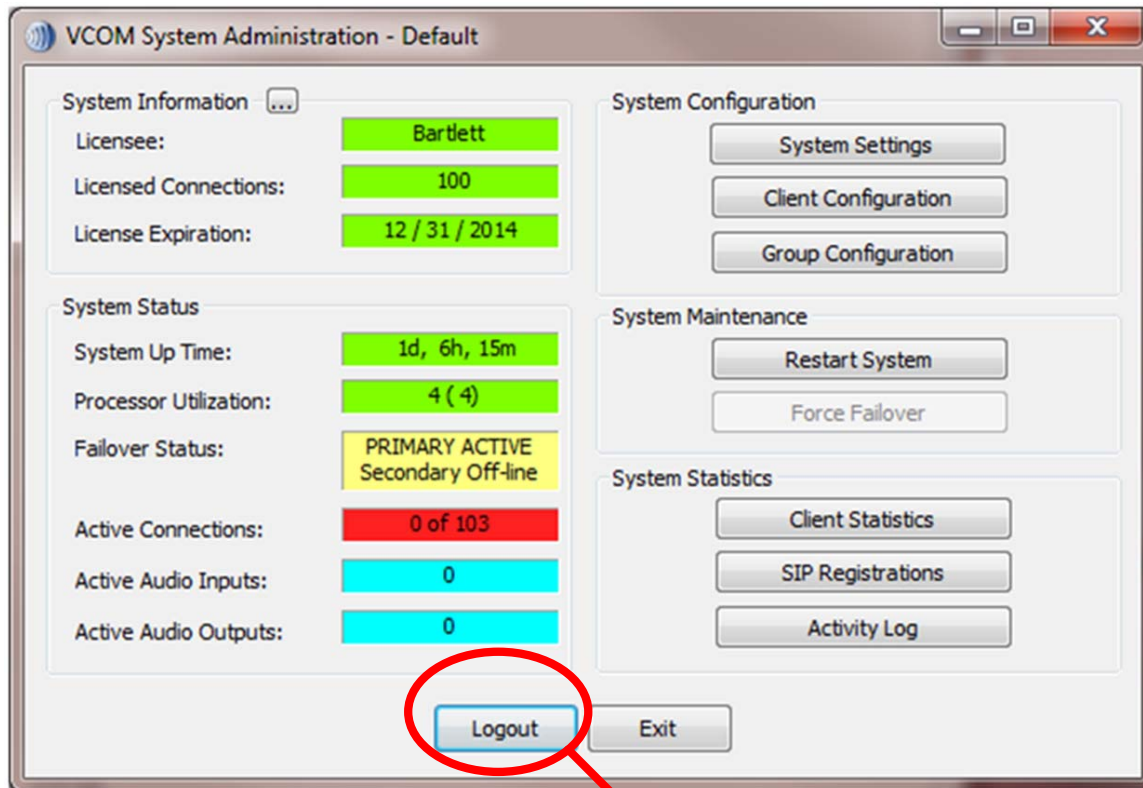

Intracom VCOM Key Selector Color Contrast v331

**Logout of the System
Administration Program**