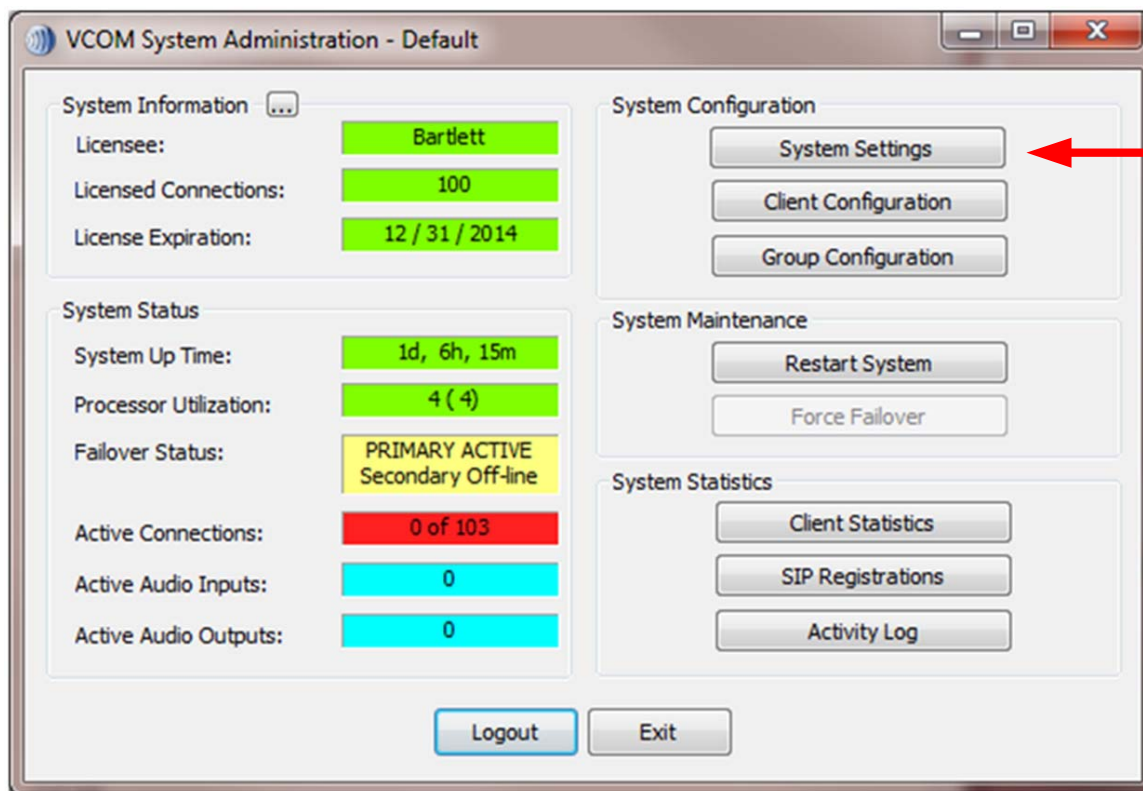

Intracom VCOM Key Selector Color Contrast v331

Enter into the System Settings